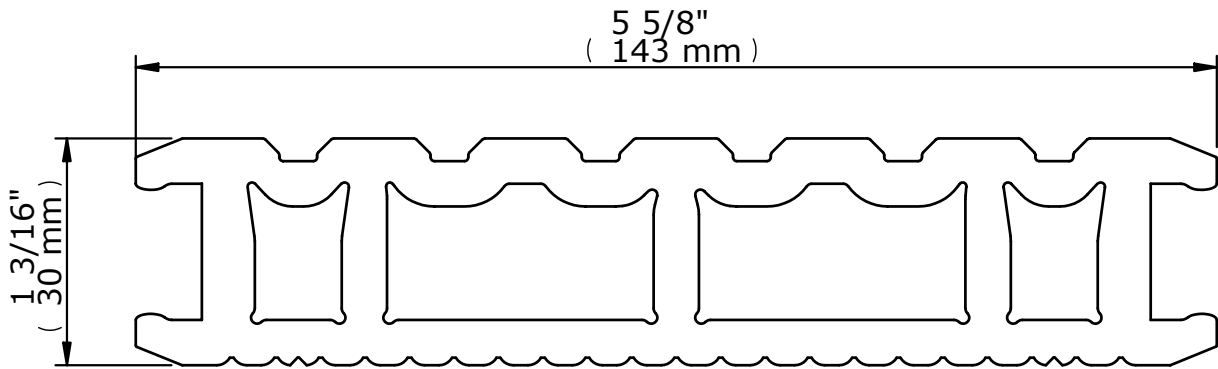

**Decking**

Install according to instructions

**Duo-Deck**

**Decking**

Tech-Wood® Endprofile  
Aluminum profile included

Tech-Wood® Joist  
1 15/16" (50 mm)

Tech-Wood® Stainless steel clip

Install according to instructions

**Duo-Deck**