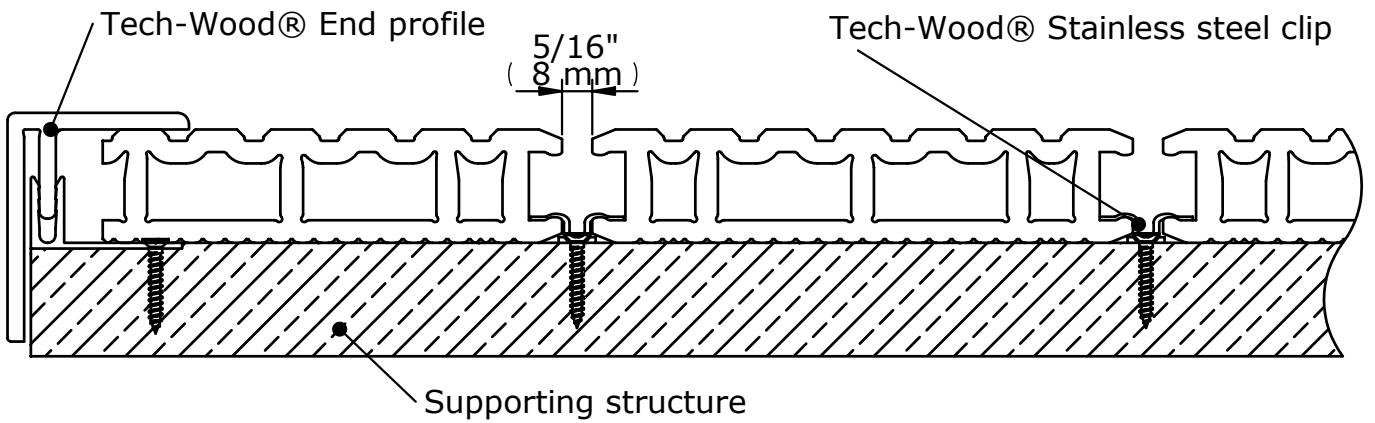

**Decking**

Install according to instructions

**Duo-Deck**

**Decking**

Tech-Wood® Endprofile  
Aluminum profile included

Tech-Wood® Joist  
1 15/16" (50 mm)

Tech-Wood® Stainless steel clip

Install according to instructions

**Duo-Deck**