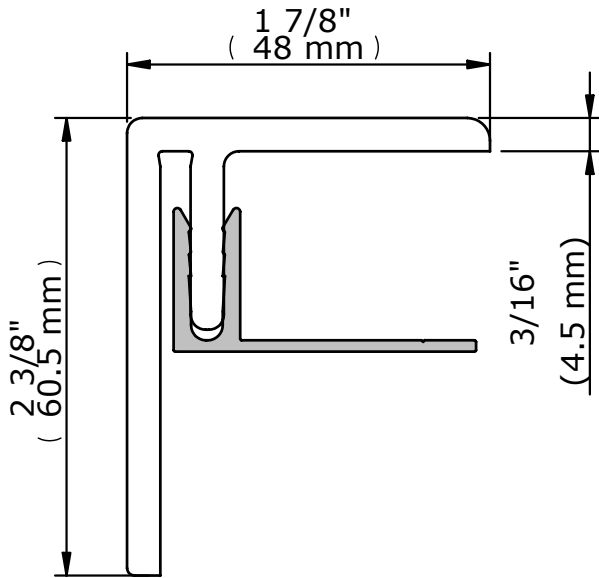

**Decking**

Install according to instructions

**Duo-Deck**

**Decking**

Tech-Wood® Endprofile  
Aluminum profile included

Tech-Wood® Joist  
1 15/16" (50 mm)

Tech-Wood® Stainless steel clip

Install according to instructions

**Duo-Deck**