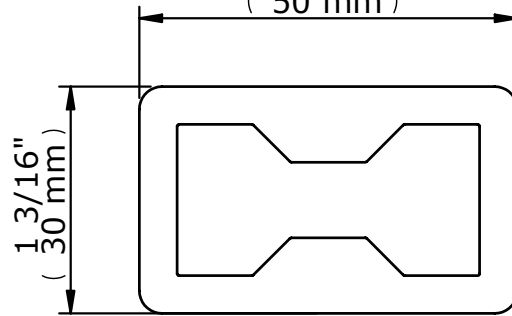

**Decking**

Install according to instructions

**Duo-Deck**

**Decking**

Tech-Wood® Endprofile  
Aluminum profile included

Tech-Wood® Joist  
1 15/16" (50 mm)

Tech-Wood® Stainless steel clip

Install according to instructions