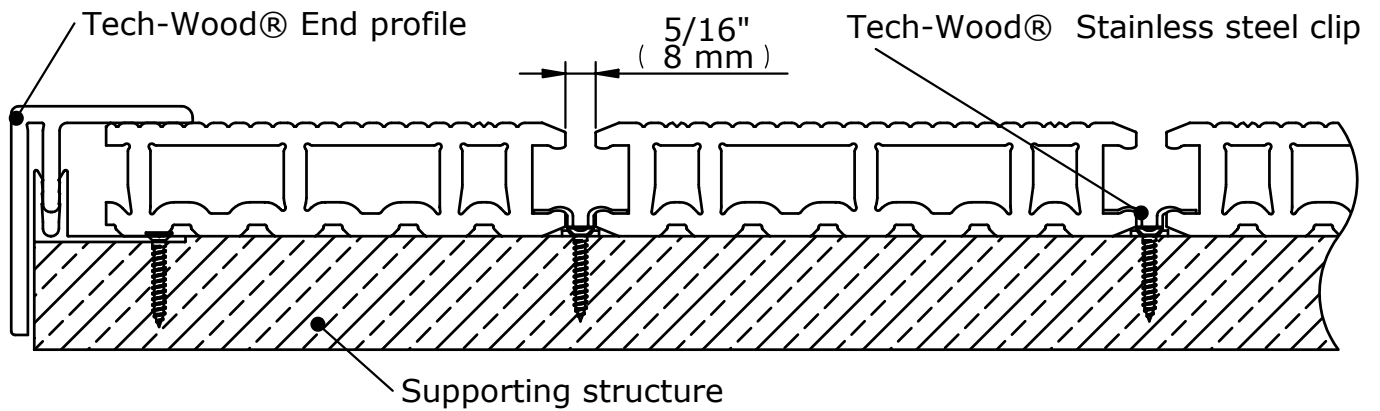

**Decking**

Install according to instructions

**Duo-Deck**

**Decking**

Tech-Wood® Endprofile  
Aluminum profile included

Tech-Wood® Joist  
1 15/16" (50 mm)

Tech-Wood® Stainless steel clip

Install according to instructions

**Duo-Deck**