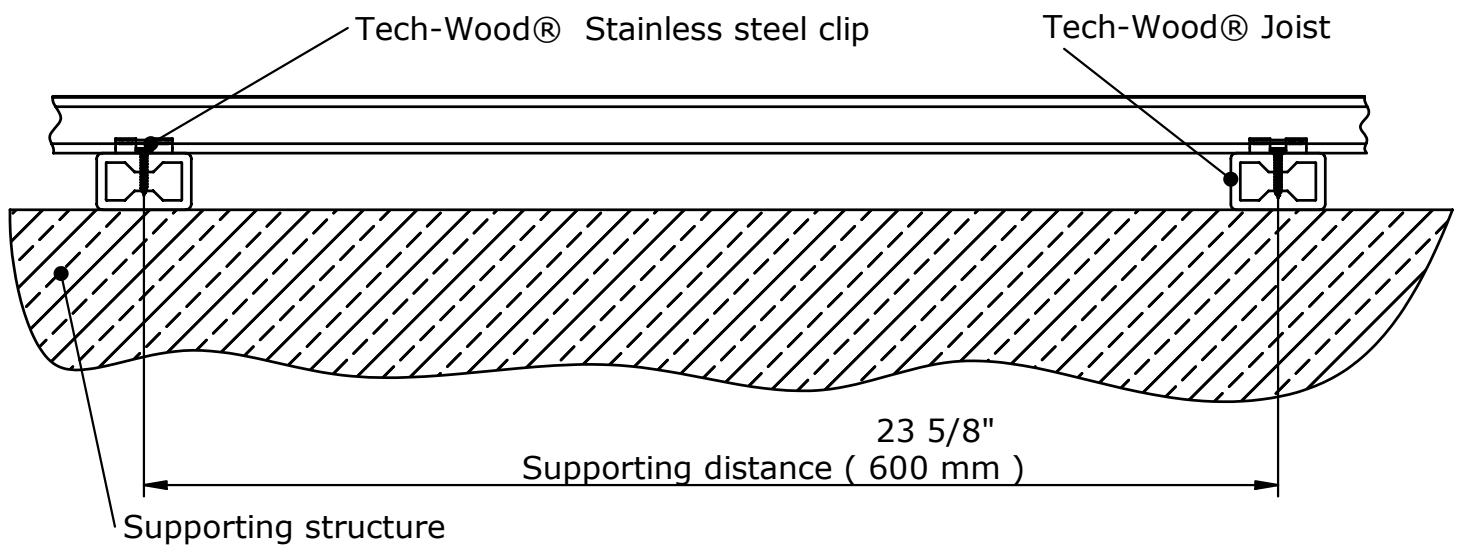

**Decking**

Install according to instructions

**Duo-Deck**

**Decking**

Tech-Wood® Endprofile  
Aluminum profile included

Tech-Wood® Joist  
1 15/16" (50 mm)

Tech-Wood® Stainless steel clip

Install according to instructions

**Duo-Deck**